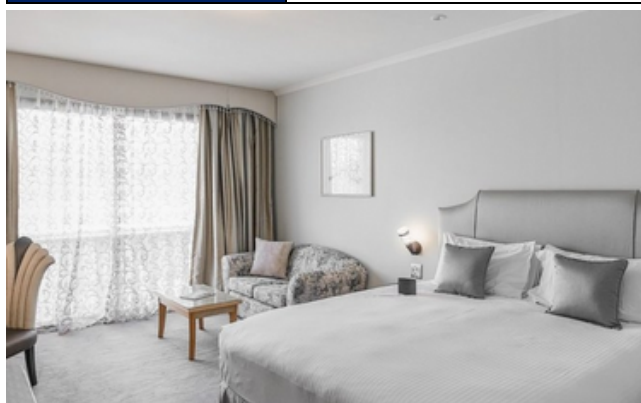

## Accommodation option

Check In:	30 <sup>th</sup> Oct 2019
Check Out:	01 <sup>st</sup> Nov 2019

Rooms are subject to availability and 14 days cancellation apply.

Room:	Deluxe room
Rate	\$199 per night + \$35 per person for breakfast
WiFi:	inclusive of WIFI

### DELUXE GUEST ROOM

**It's the small touches that make all the difference.**

Our superior Deluxe Guest Rooms are located on our higher business floors. These rooms feature enhanced amenities and furnishings and a generous living area. Bedding configuration is 1 king size bed. Make your booking in a Deluxe Guest Room at The Playford to experience the best of Adelaide accommodation.

Room:	Loft Suite
Rate	\$208 per night + \$35 per person for breakfast
WiFi:	inclusive of WIFI

Loft bedrooms are situated upstairs, overlooking a downstairs living area. Elegantly appointed bathrooms on the lower level feature a spa bath and luxury finishings. Bedding configuration is 1 king size bed. Make a Playford Loft Suite your home in Adelaide for the best hotel accommodation the city has to offer.